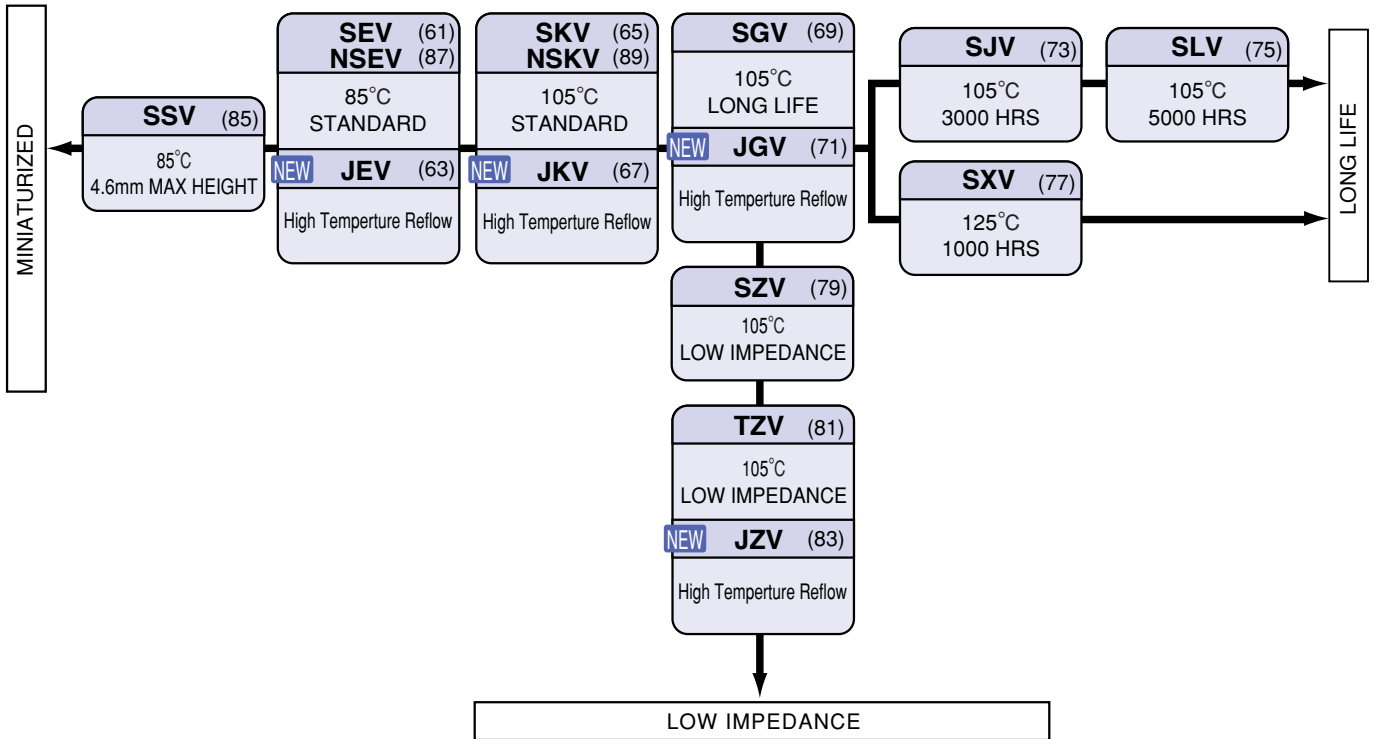

**SERIES CHART**

**◆ MINIATURE ALUMINUM ELECTROLYTIC CAPACITORS**

**SERIES CHART**

**◆ CHIP TYPE ALUMINUM ELECTROLYTIC CAPACITORS**

**◆ LARGE CAN TYPE ALUMINUM ELECTROLYTIC CAPACITORS**