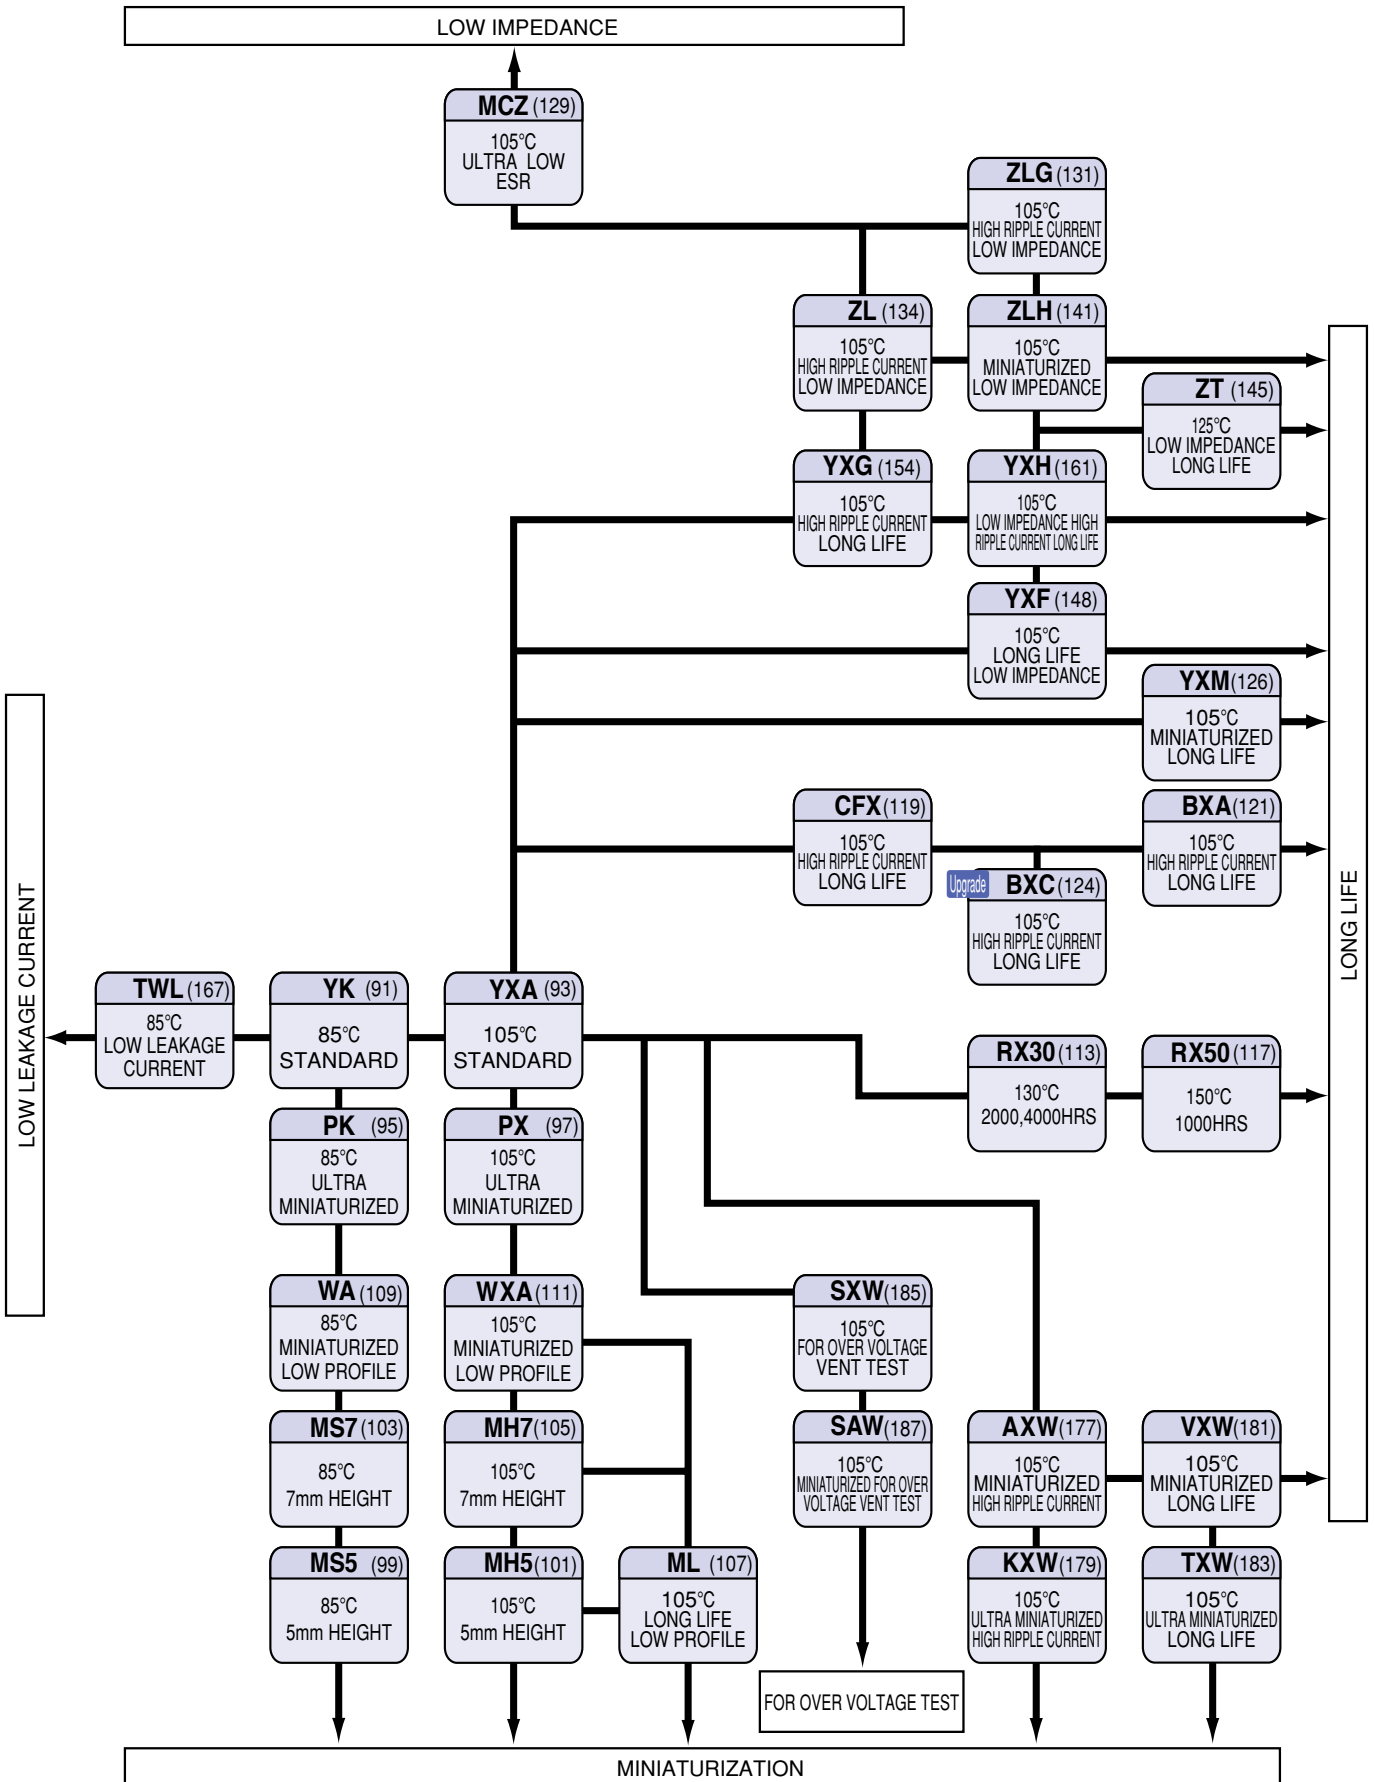

**SERIES CHART**

**◆ MINIATURE ALUMINUM ELECTROLYTIC CAPACITORS**

**SERIES CHART**

**◆ CHIP TYPE ALUMINUM ELECTROLYTIC CAPACITORS**

**◆ LARGE CAN TYPE ALUMINUM ELECTROLYTIC CAPACITORS**